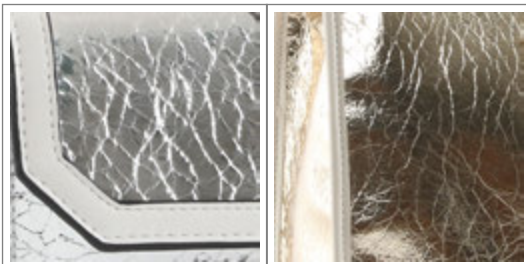

Yamamay

YABS3GQ01

Shopping

36 x 27 x 14

ORO/BEIGE

Colori in vendita: ARG/BIANC - C.FUCIL/NERO - NEUTRO - ORO/BEIGE

Color combinations:

ARG/BIANC