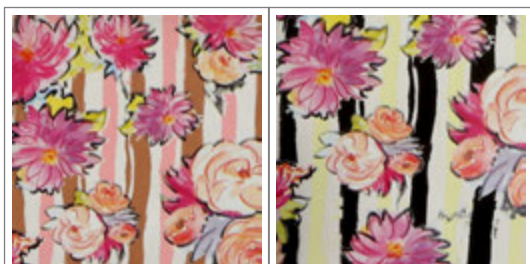

CIPRIA/MULTIC

NERO/MULTICOLOR