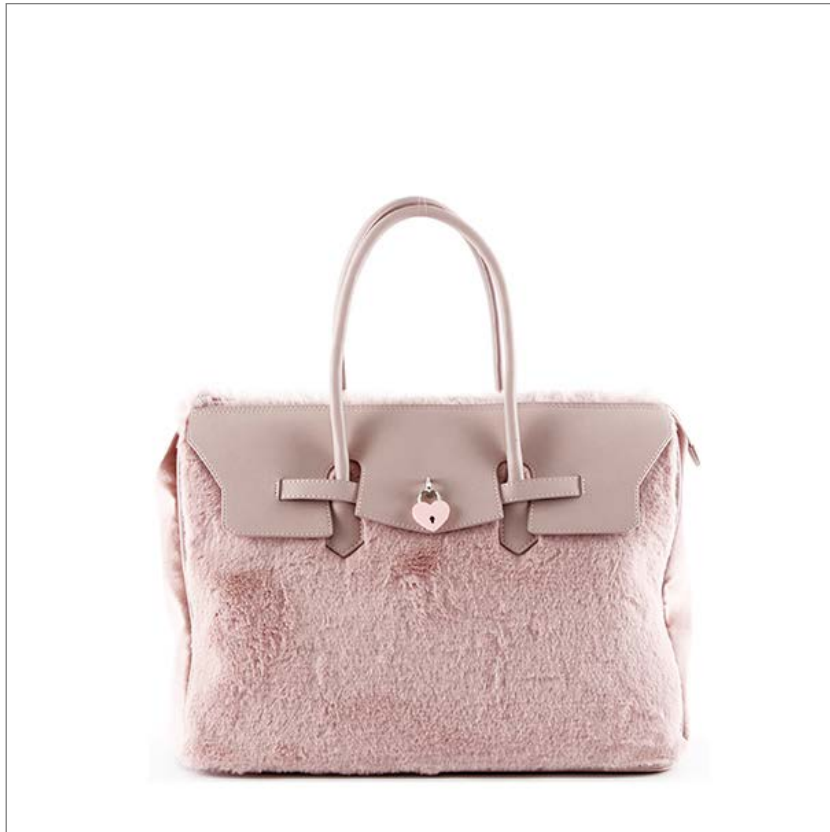

RANGE:

BEECROFT

Yamamay