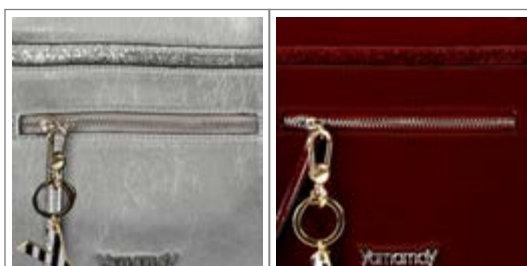

# ABRAMOVIC

Yamamay

YABS2WR01

Shopping

48 x 33 x 14

ARGENTO

Colori in vendita: ARGENTO - RUBINO

Color combinations:

ARGENTO

RUBINO

RANGE: