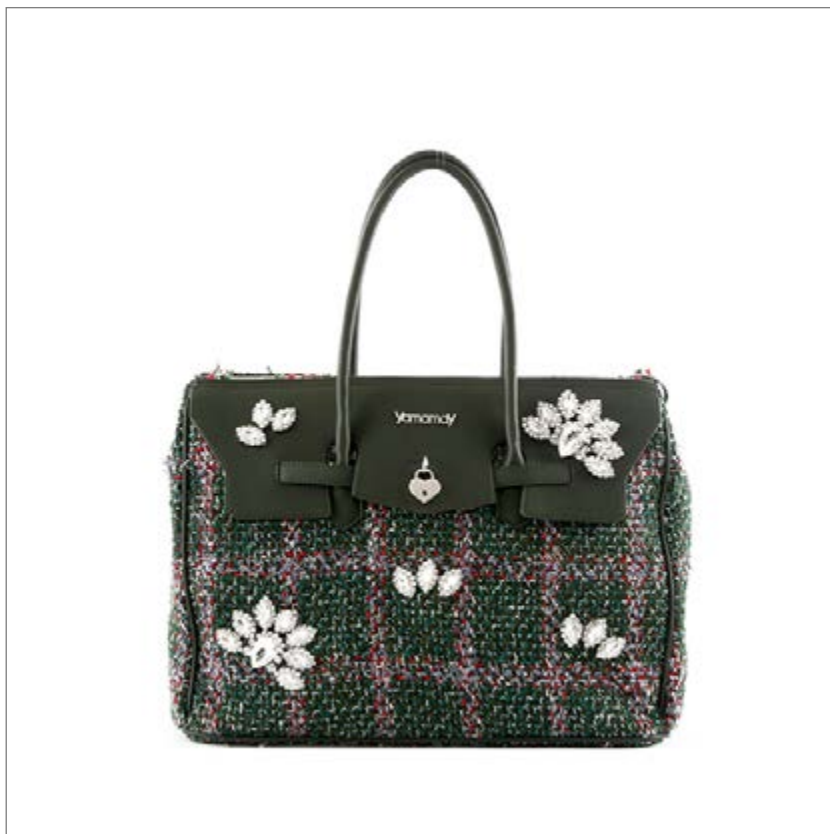

RANGE:

BEECROFT

Yamamay

YABS2WV01T

Queen

40 x 31 x 18

VERDE/MULTI

Colori in vendita: NERO/MULTICOLOR - VERDE/MULTICOLOR

Color combinations: